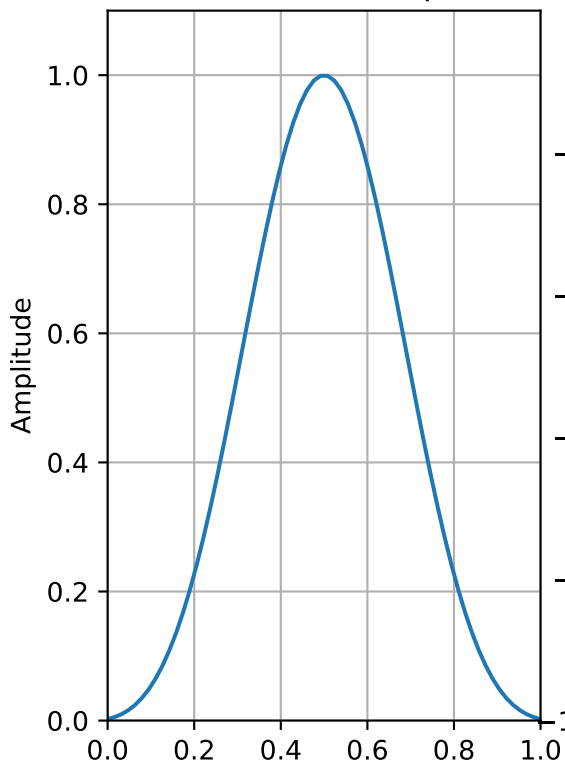

Kaiser Window (64 points)

ENBW=1.7