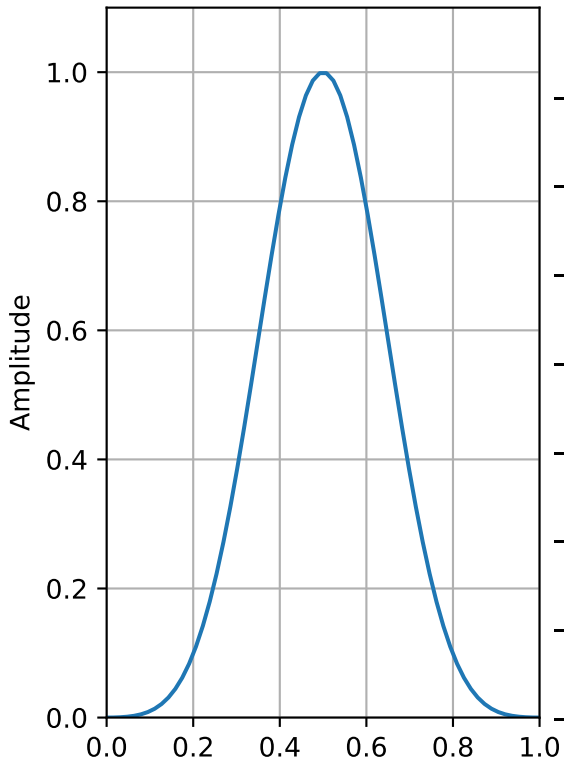

Nuttall Window (64 points)

ENBW=2.1