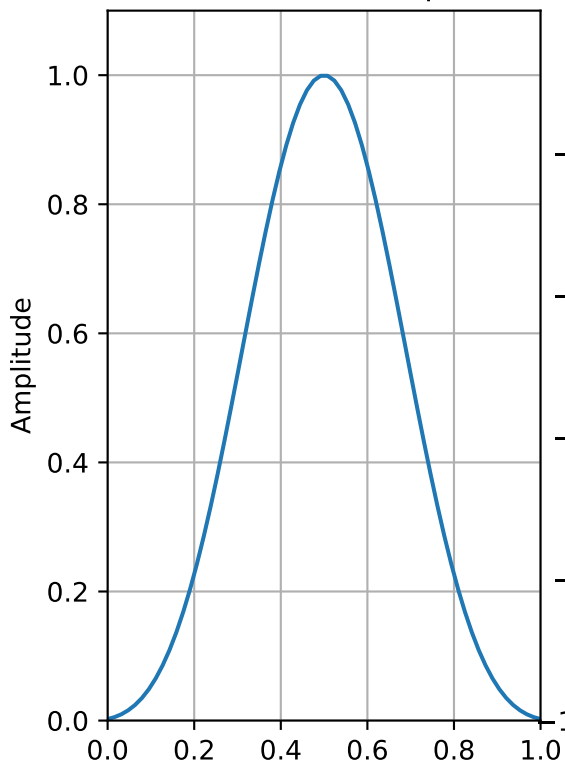

Kaiser Window (64 points)

ENBW=1.7