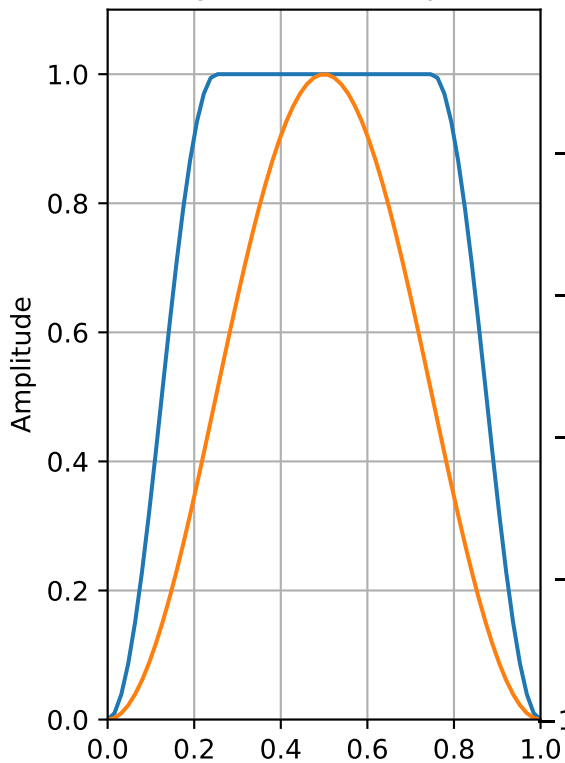

Tukey Window (64 points)

ENBW=1.5