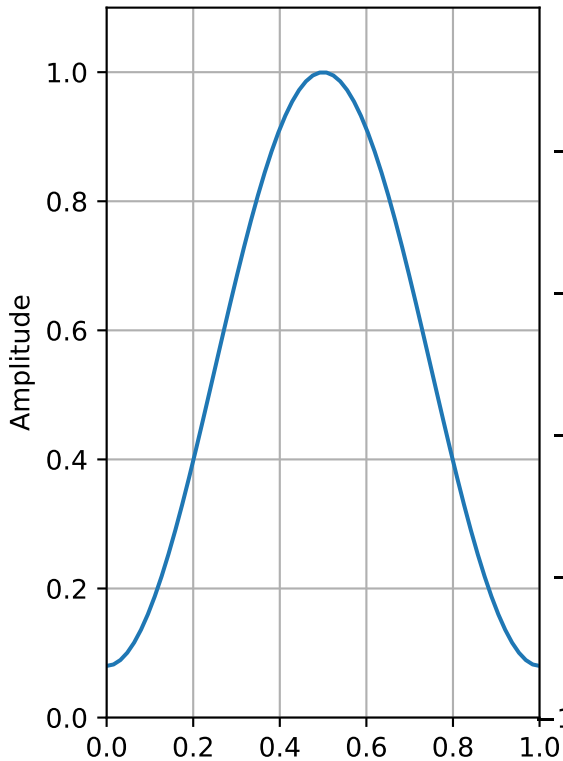

Hamming Window (64 points)

ENBW=1.4