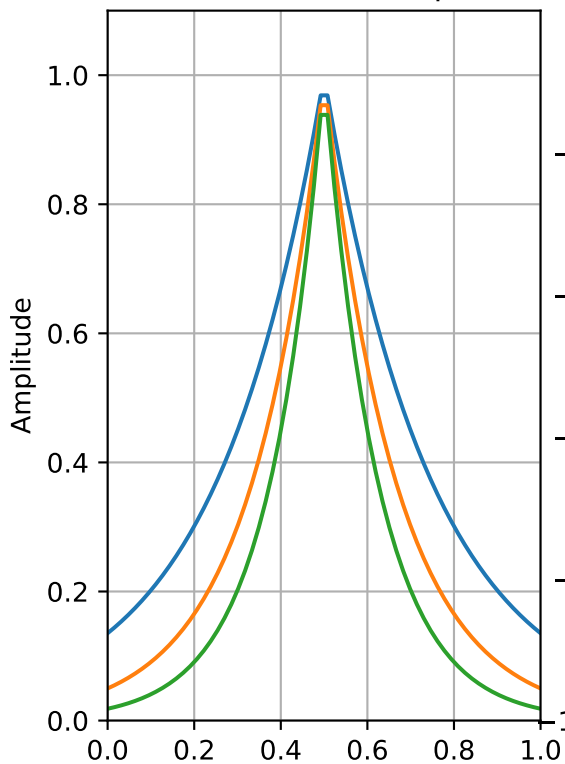

Poisson Window (64 points)

ENBW=2.1