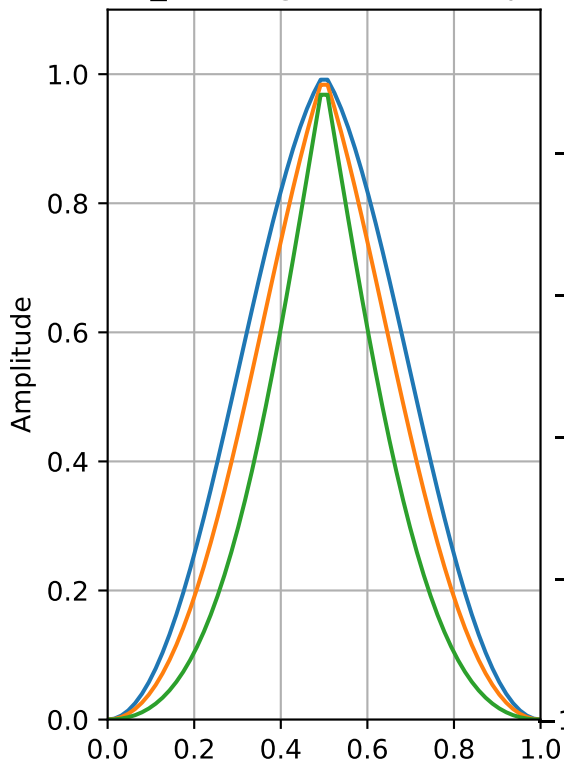

Poisson\_hanning Window (64 points)

ENBW=2.1