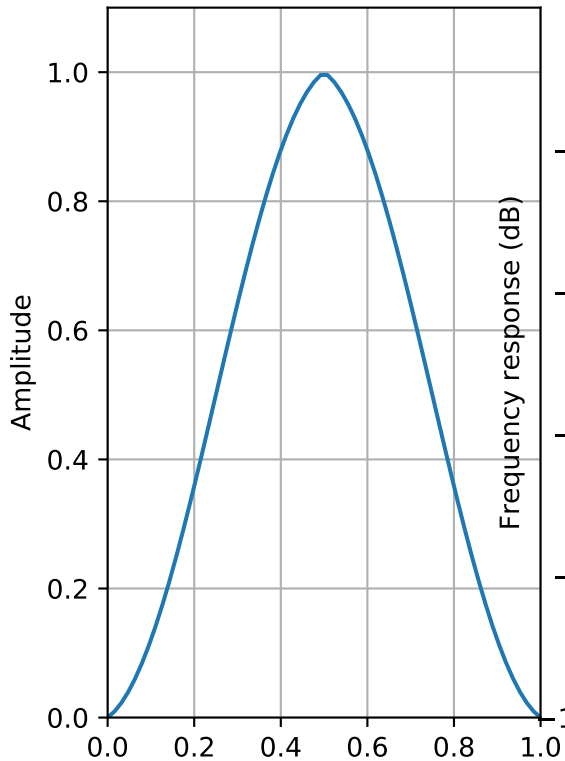

Bartlett\_hann Window (64 points)

ENBW=1.5