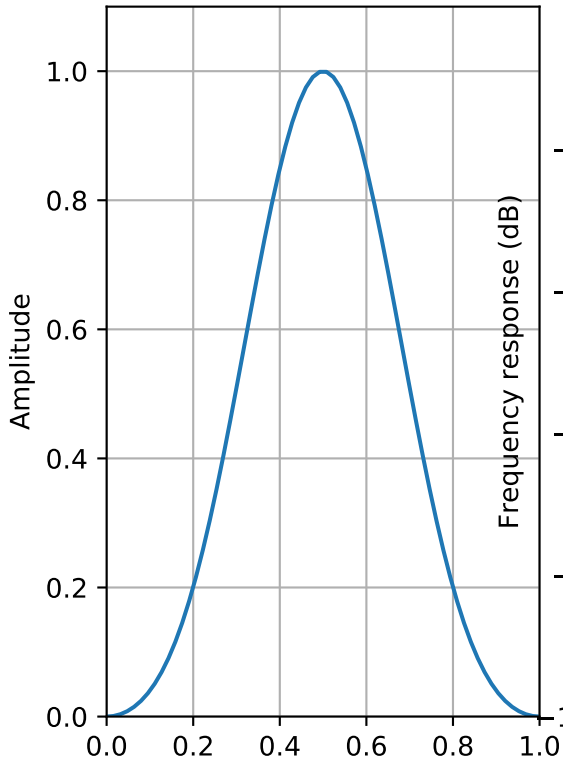

Blackman Window (64 points)

ENBW=1.8