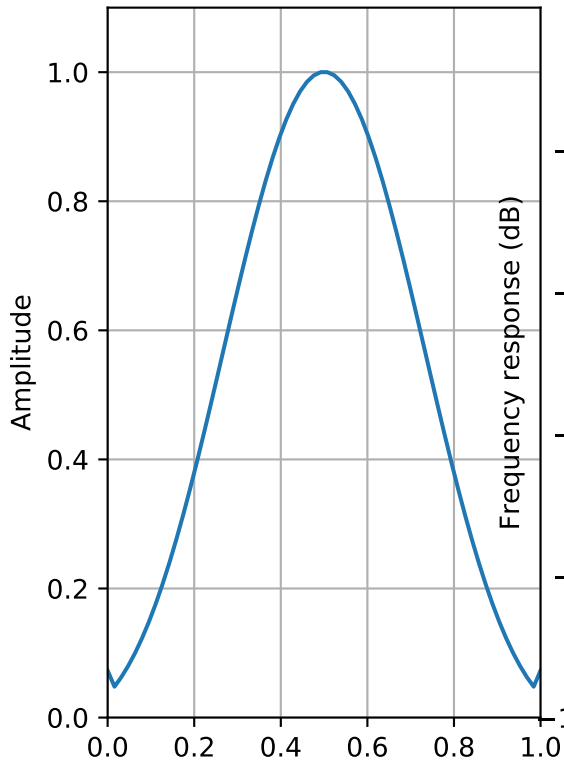

Chebwin Window (64 points)

ENBW=1.4