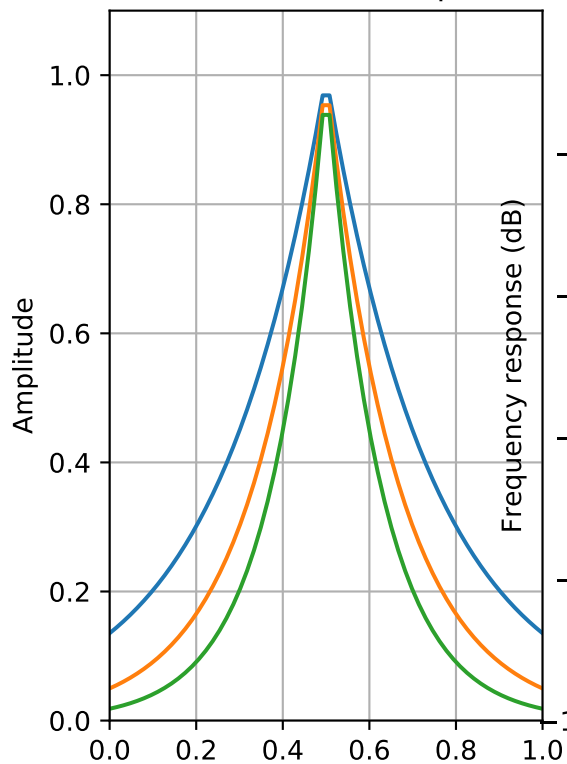

Poisson Window (64 points)

ENBW=2.1