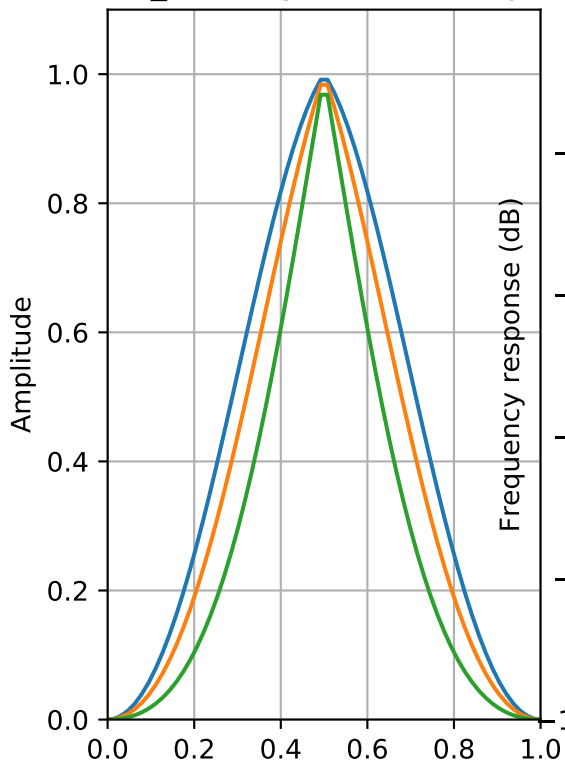

Poisson_hanning Window (64 points)

ENBW=2.1