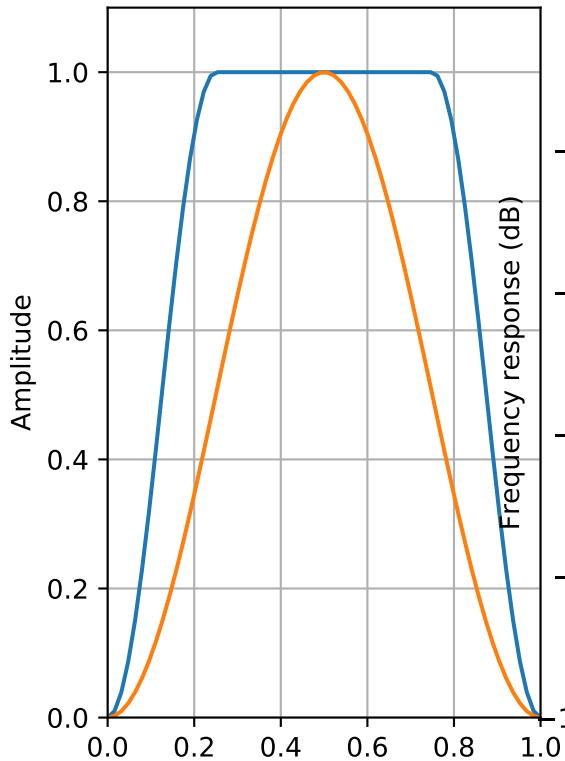

Tukey Window (64 points)

ENBW=1.5