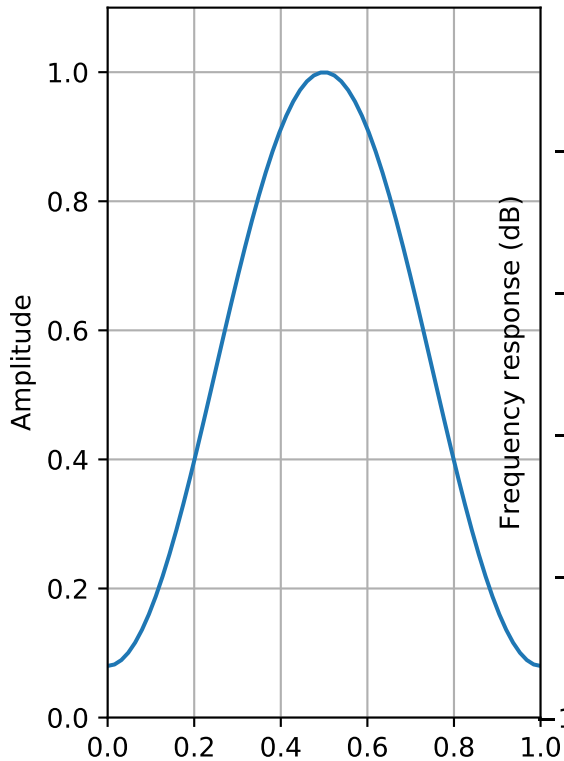

Hamming Window (64 points)

ENBW=1.4